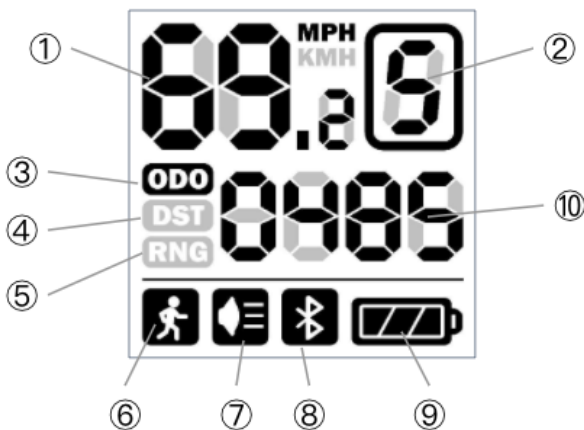

Xplova EH-02

Quick Start Manual

Operation

- ① **Up Key** : change assist level to high
- ② **Down Key** : change assist level to low
- ③ **Function Key** : change types of distance
- ④ **USB Port** : charging and diagnostic port

Key functions

Key	Action	
	Press	Long Press
Up Key	Assist Level Up	Headlight On/Off
Down Key	Assist Level Down	Walk Mode
Function Key	ODO/DST/RNG	Power On/Off

Information

- ① **Speed** : speed value, unit can be metric (km/h) or imperial (mph), unit of measurement is predefined by manufacturer
- ② **Assist Level** : maximum to 9, 0 means no assist power mode, maximum assist level depends on motor support
- ③ **Odometer** : total distance a bike has been ridden
- ④ **Trip distance** : current trip distance, will be reset to zero when the bike is powered off

- ⑤ **Remaining distance** : an estimated distance can be rode with the current battery capacity. The function will be disable if the battery doesn't support this function
- ⑥ **Walk mode** : walk mode is enabled
- ⑦ **Headlight** : indicates the headlight is on
- ⑧ **Bluetooth** : Bluetooth is connected
- ⑨ **Battery status** : the battery state of charge
- ⑩ **Value of distance** : value of distance, unit is kilometer or mile

Specification

Display Screen	1.41" TN LCD w/ LED backlight
Operating temperature	-20°C~ 45°C
Product dimensions	60 x 43 x 51 mm
Water Rating	IP65
Physical Interface	CAN
Wireless Interface	Bluetooth Smart
Power Input	DC 24V/36V/48V
Charging Output	5V/500mA(USB Port)